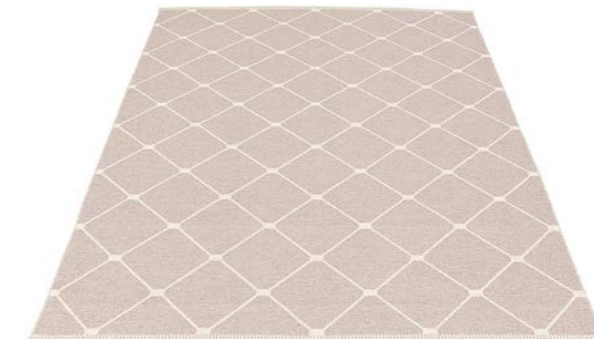

# REGINA

**PLASTIC RUG**  
Crafted in  
Leksand, Sweden

**MATERIAL**  
Phthalate-free PVC  
Polyester warp

**EDGE**  
Double hemmed

**SIZE**  
180 x 275 cm  
6' x 8 3/4'

FOSSIL GREY · WHITE

SEAGRASS · VANILLA