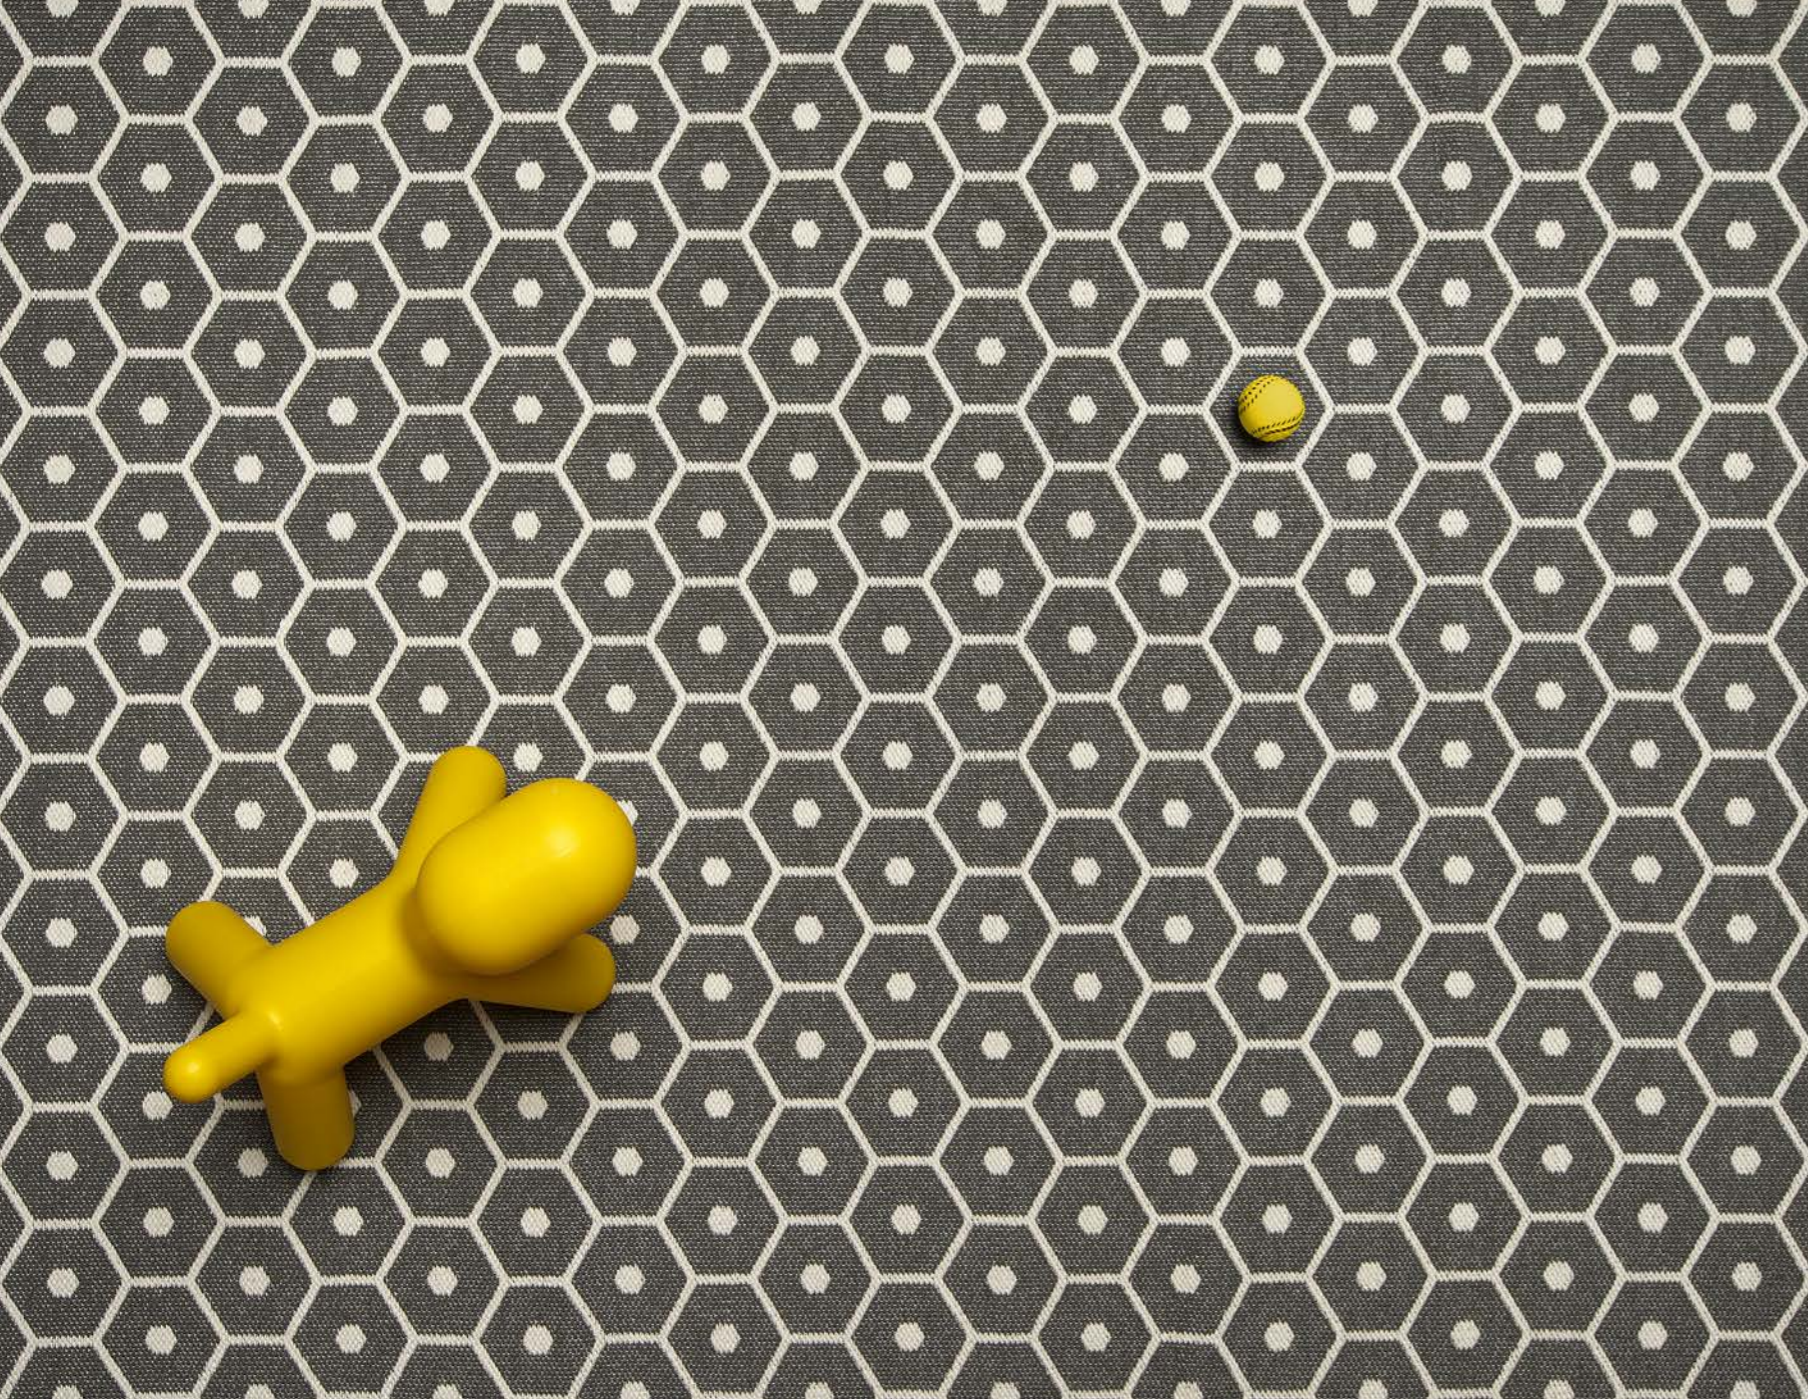

HONEY

PLASTIC RUG
Crafted in
Leksand, Sweden

MATERIAL
Phthalate-free PVC
Polyester warp

EDGE
Double hemmed

SIZE
180 x 260 cm
6' x 8 ½'