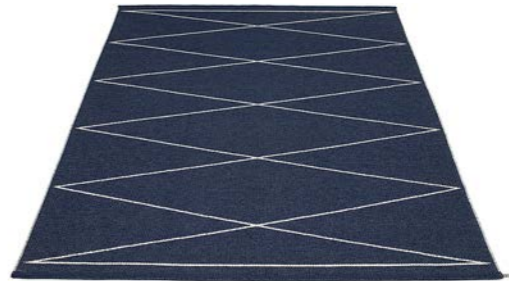

DARK BLUE • VANILLA