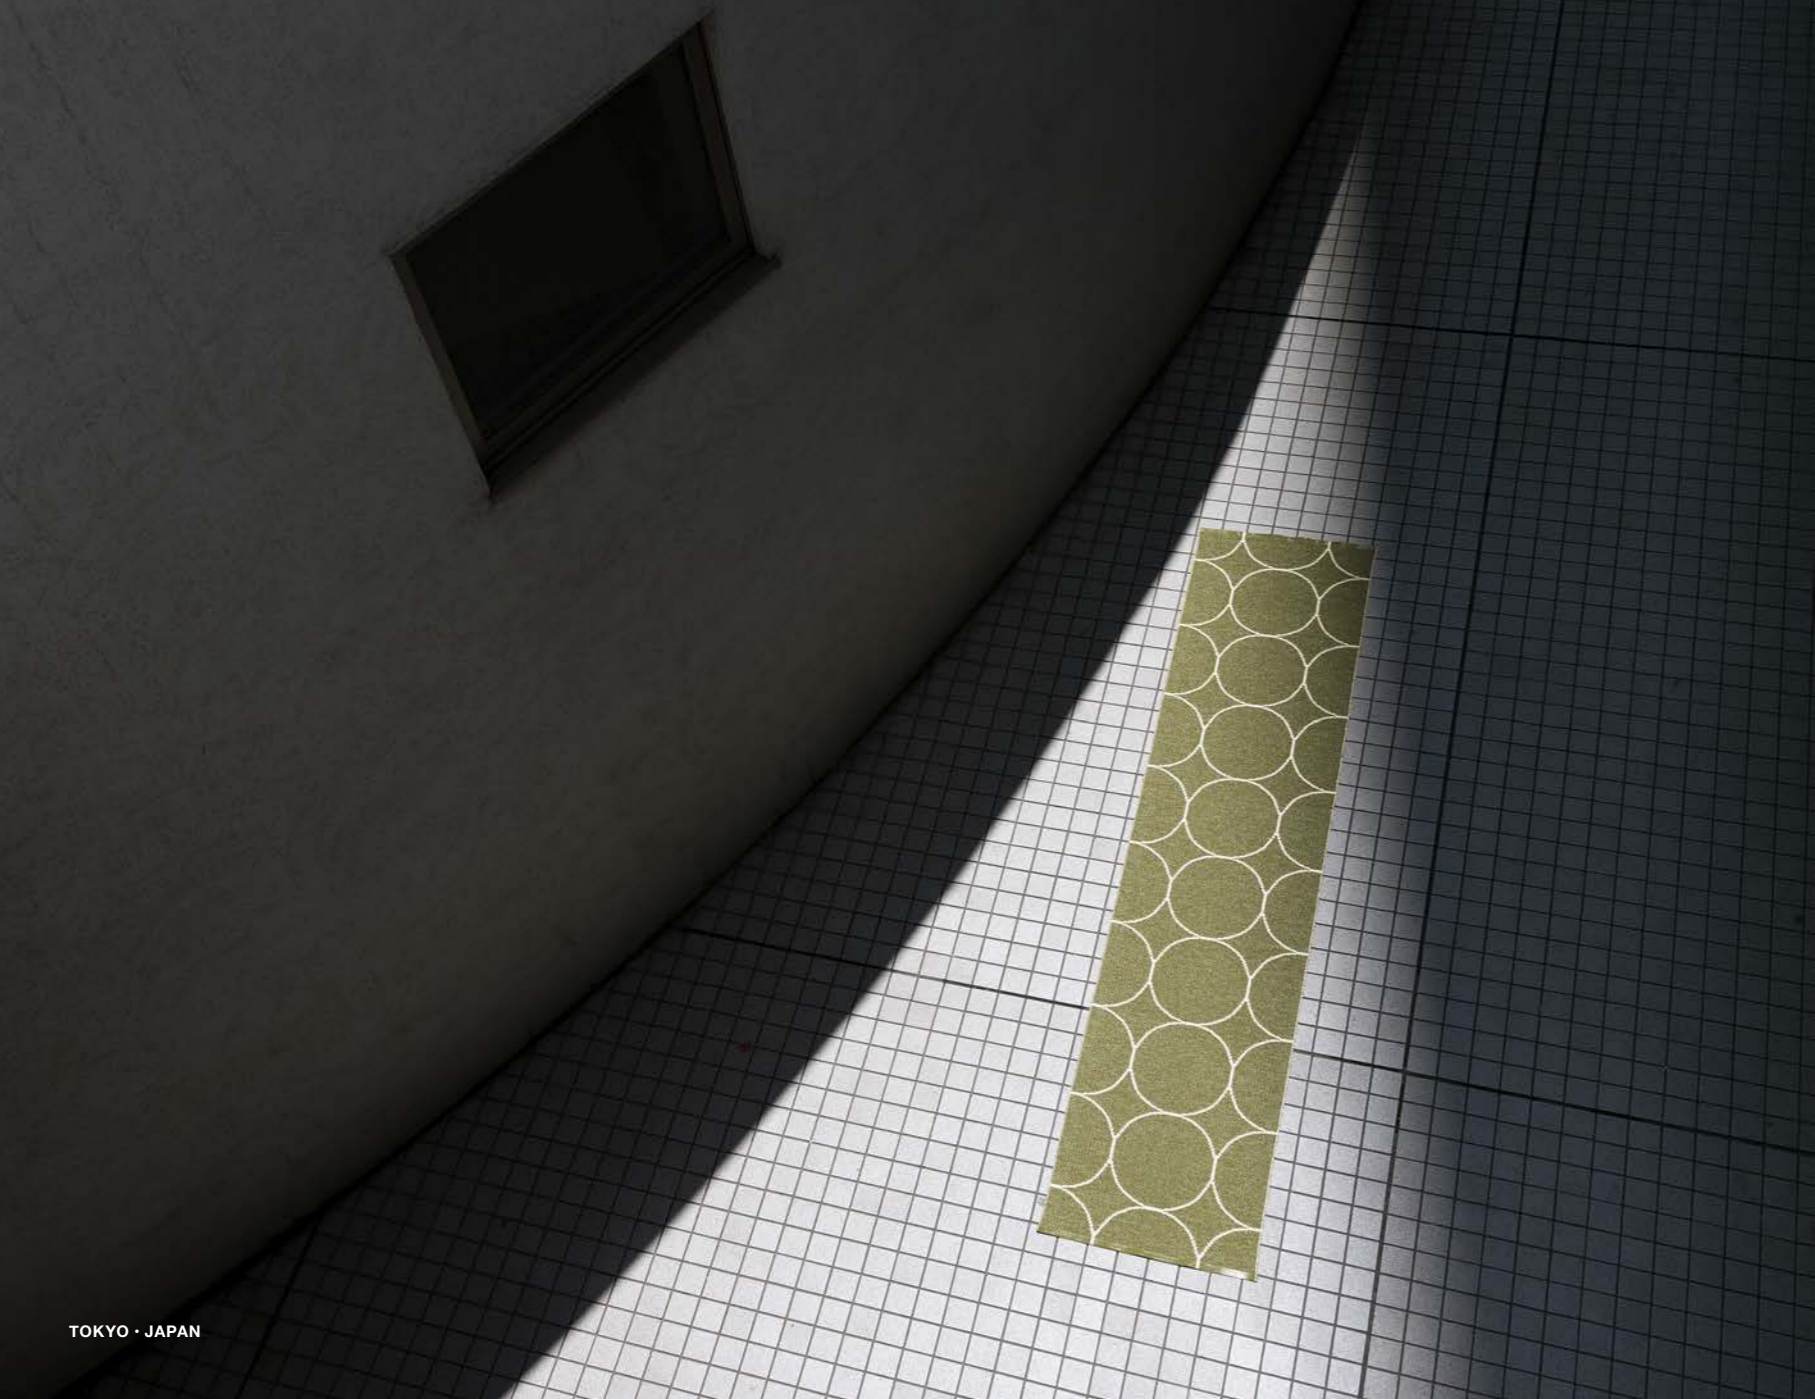

BOO

PLASTIC RUG
Crafted in
Leksand, Sweden

MATERIAL
Phthalate-free PVC
Polyester warp

EDGE
Welded

SIZES
70 x 100 cm
70 x 200 cm *
70 x 300 cm
70 x 400 cm

2 ¼' x 3 ¼'
2 ¼' x 6 ½' *
2 ¼' x 9 ¾'
2 ¼' x 13 ¼'
* size shown