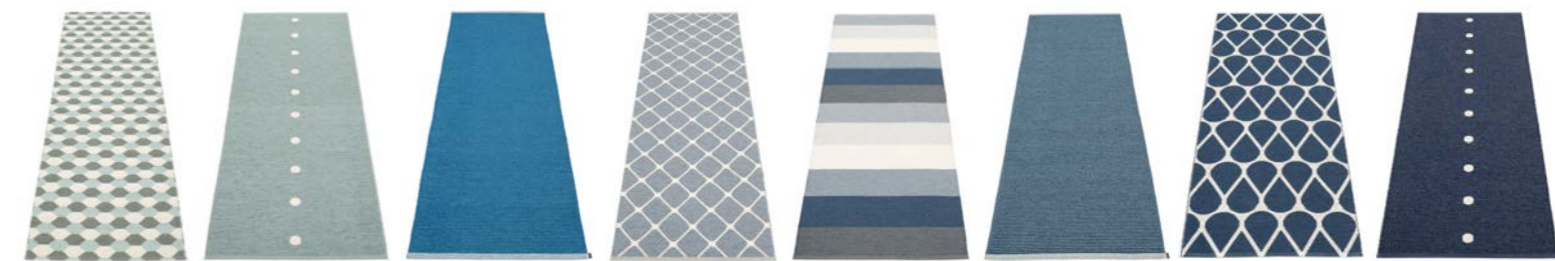

# PIX

**PLASTIC RUG**  
Crafted in  
Leksand, Sweden

**MATERIAL**  
Phthalate-free PVC  
Polyester warp

**EDGE**  
Double hemmed

**SIZES**  
70 x 160 cm  
70 x 240 cm \*  
70 x 300 cm

2 ¼' x 5 ¼'  
2 ¼' x 8' \*  
2 ¼' x 9 ¾'