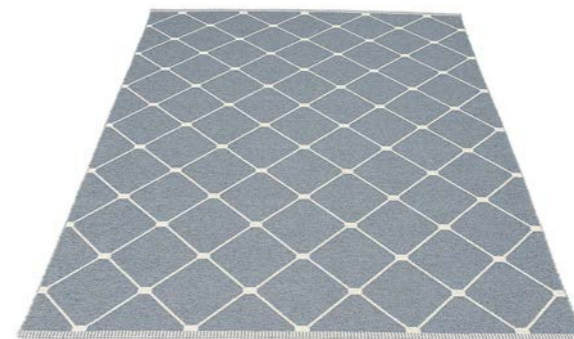

STORM · VANILLA