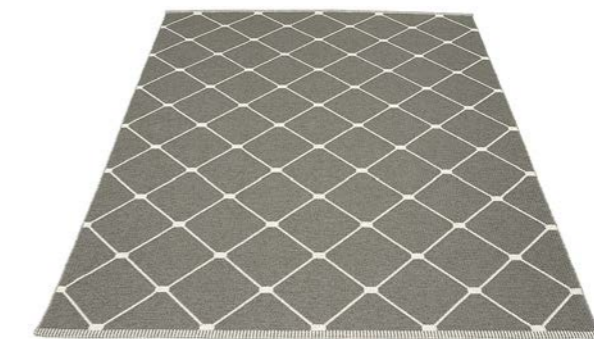

CHARCOAL · VANILLA