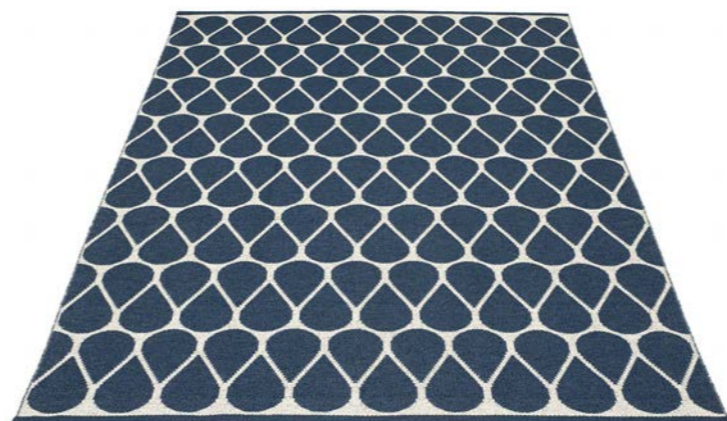

### EDGE

Welded

TWO-IN-ONE

LINEN • VANILLA

OCEAN BLUE • VANILLA

GRANIT • FOSSIL GREY