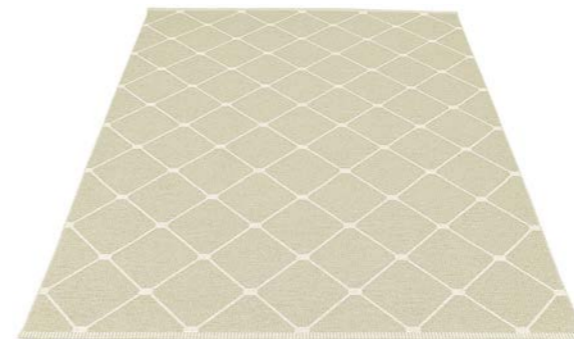

# REGINA

**PLASTIC RUG**  
Crafted in  
Leksand, Sweden

**MATERIAL**  
Phthalate-free PVC  
Polyester warp

**EDGE**  
Double hemmed

**SIZE**  
180 x 275 cm  
6' x 8 3/4'

FOSSIL GREY · WHITE

SEAGRASS · VANILLA