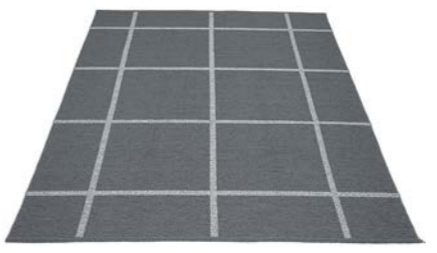

GRANIT • GREY METALLIC