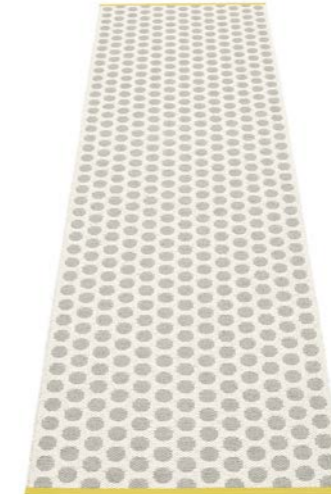

WARM GREY • VANILLA
Mustard edging