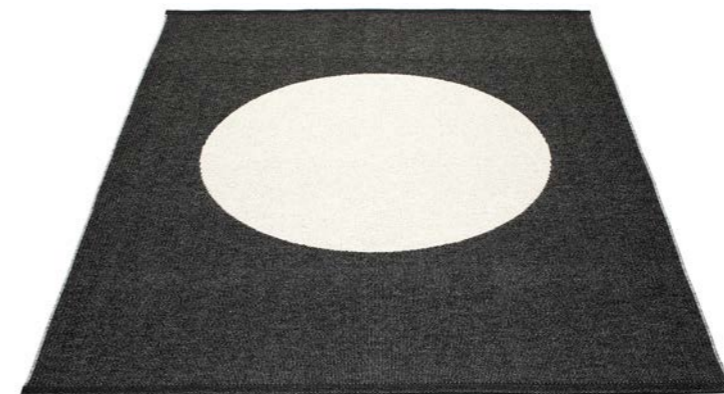

BLACK · VANILLA