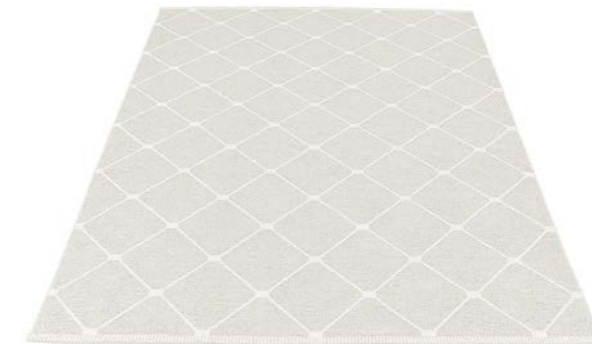

# REGINA

**PLASTIC RUG**  
Crafted in  
Leksand, Sweden

**MATERIAL**  
Phthalate-free PVC  
Polyester warp

**EDGE**  
Double hemmed

**SIZE**  
180 x 275 cm  
6' x 8 3/4'

FOSSIL GREY · WHITE

SEAGRASS · VANILLA