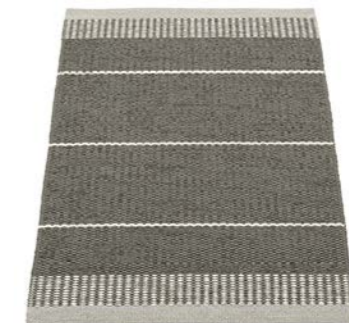

BELLE

PLASTIC RUG
Crafted in
Leksand, Sweden

MATERIAL
Phthalate-free PVC
Polyester warp

EDGE
Double hemmed

SIZES
60 x 85 cm *
60 x 125 cm
60 x 200 cm
85 x 200 cm

2' x 2 ¾' *
2' x 4'
2' x 6 ½'
2 ¾' x 6 ½'
* size shown

**METALLIC
SHINE**

SHADOW